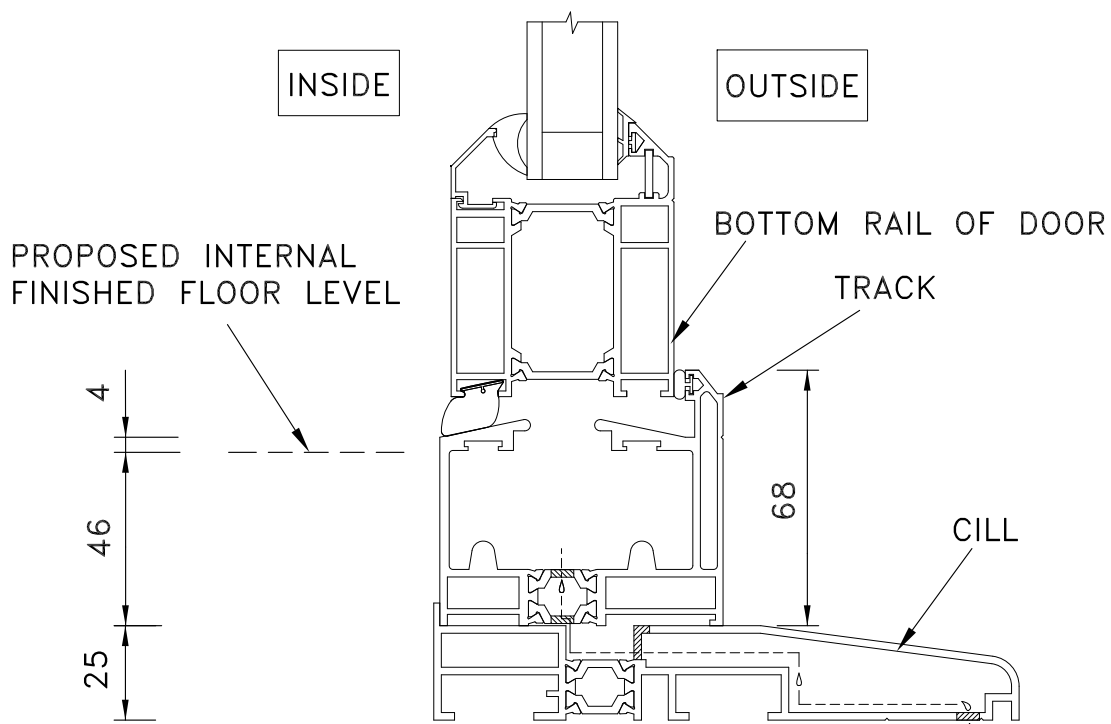

Bottom Track Detail (Open In)

www.origin-global.com Tel: 0845 450 6662

ORIGIN FRAMES LTD., Unit 3 & 4 Sunters End, Hillbottom Road,
Sands Industrial Estate, High Wycombe, Buckinghamshire, HP12 4HS

THIS INFORMATION AND DRAWING ARE THE COPYRIGHT OF ORIGIN FRAMES LIMITED. COPYRIGHT RESERVED BY THEM AND IS ISSUED ON THE CONDITION THAT IT IS NOT COPIED OR DISCLOSED BY OR TO ANY UNAUTHORISED PERSONS WITHOUT PRIOR CONSENT OF ORIGIN FRAMES LIMITED.

SCALE	DATE
1:2	JULY 2013
CHECKED	MATERIAL
--	--
DRAWN	FINISH
JM	--
CUSTOMER	REFERENCE
--	--

ALL DIMENSIONS IN mm. DO NOT SCALE.

PROJECTION	PAPER SIZE	PART No.
	A4	--
DRAWING TITLE		DRAWING No.
ORIGIN EASIFOLD 3000 DOORS		BTD-02
CUSTOMER	REFERENCE	REVISION
--	--	A
		SHEET
		1 OF 1