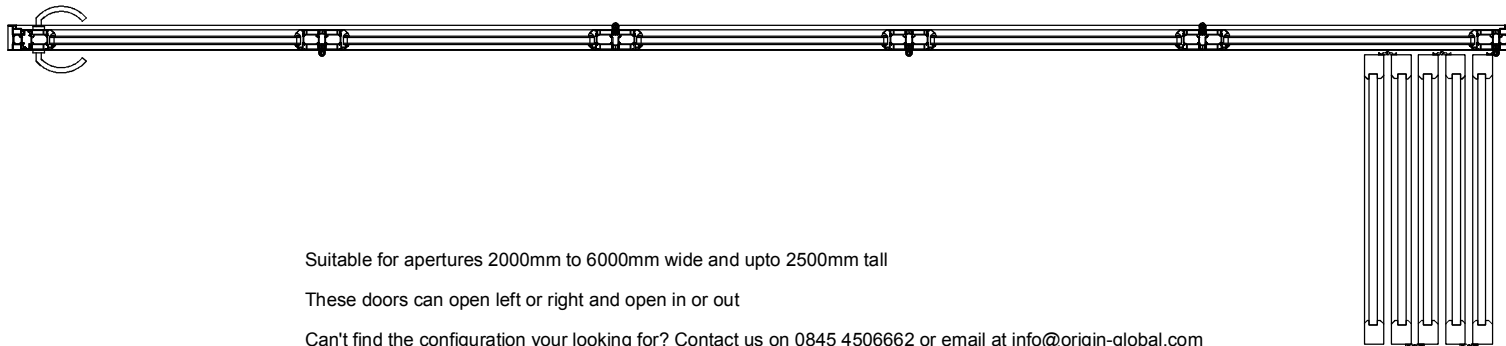

4500 mm

2125 mm

Suitable for apertures 2000mm to 6000mm wide and upto 2500mm tall

These doors can open left or right and open in or out

Can't find the configuration your looking for? Contact us on 0845 4506662 or email at info@origin-global.com