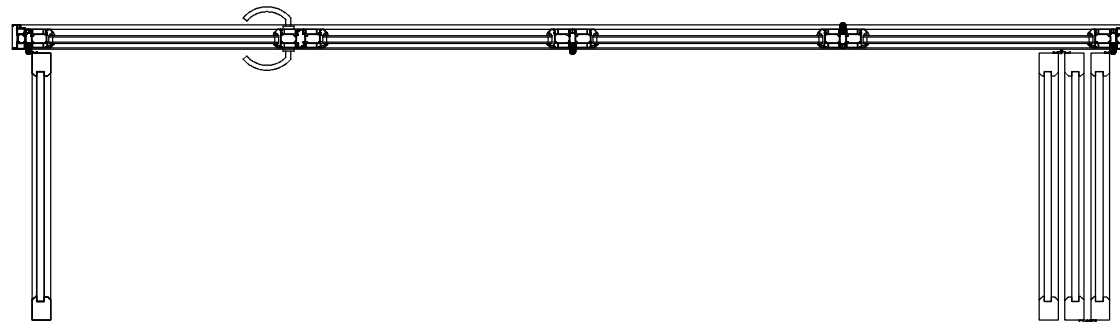

3500 mm

2125 mm

Suitable for apertures 1600mm to 4800mm wide and upto 2500mm tall

These doors can open left or right and open in or out

Can't find the configuration your looking for? Contact us on 0845 4506662 or email at info@origin-global.com