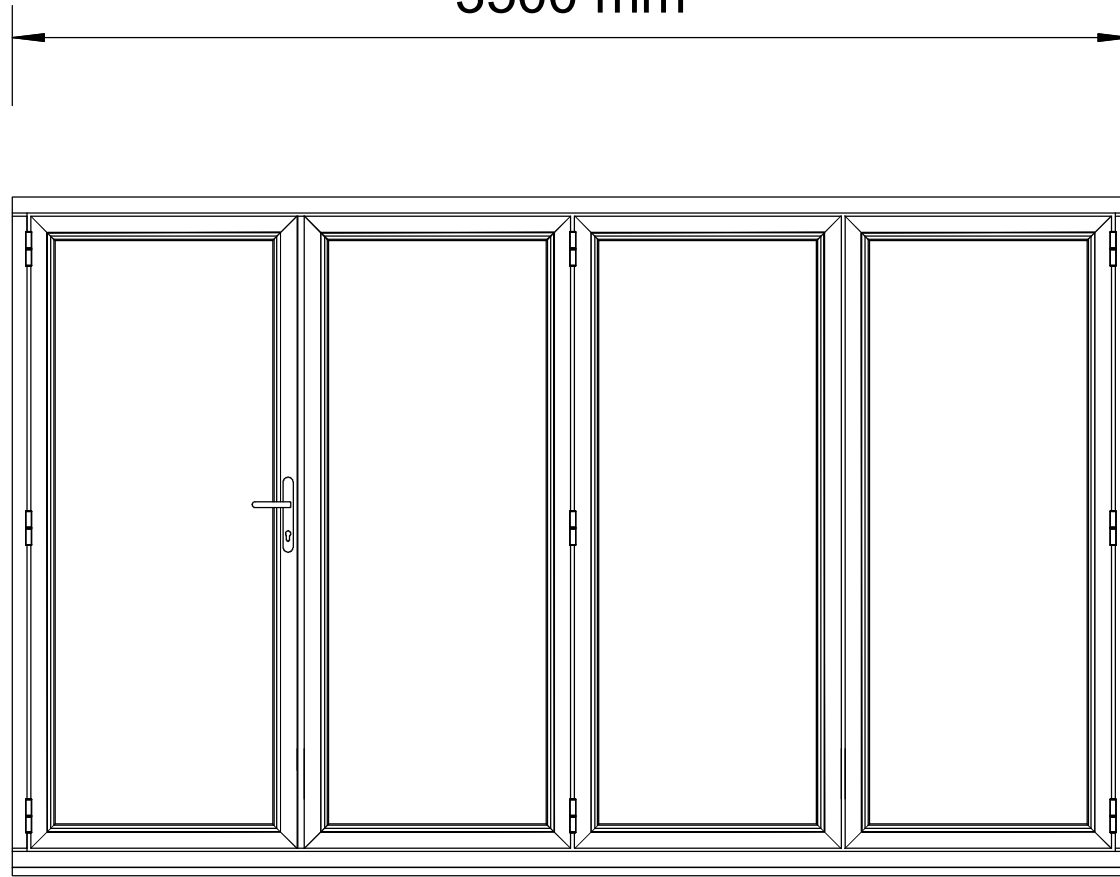

3500 mm

2125 mm

Suitable for apertures 1600mm to 4800mm wide and upto 2500mm tall

These doors can open left or right and open in or out

Can't find the configuration your looking for? Contact us on 0845 4506662 or email at info@origin-global.com