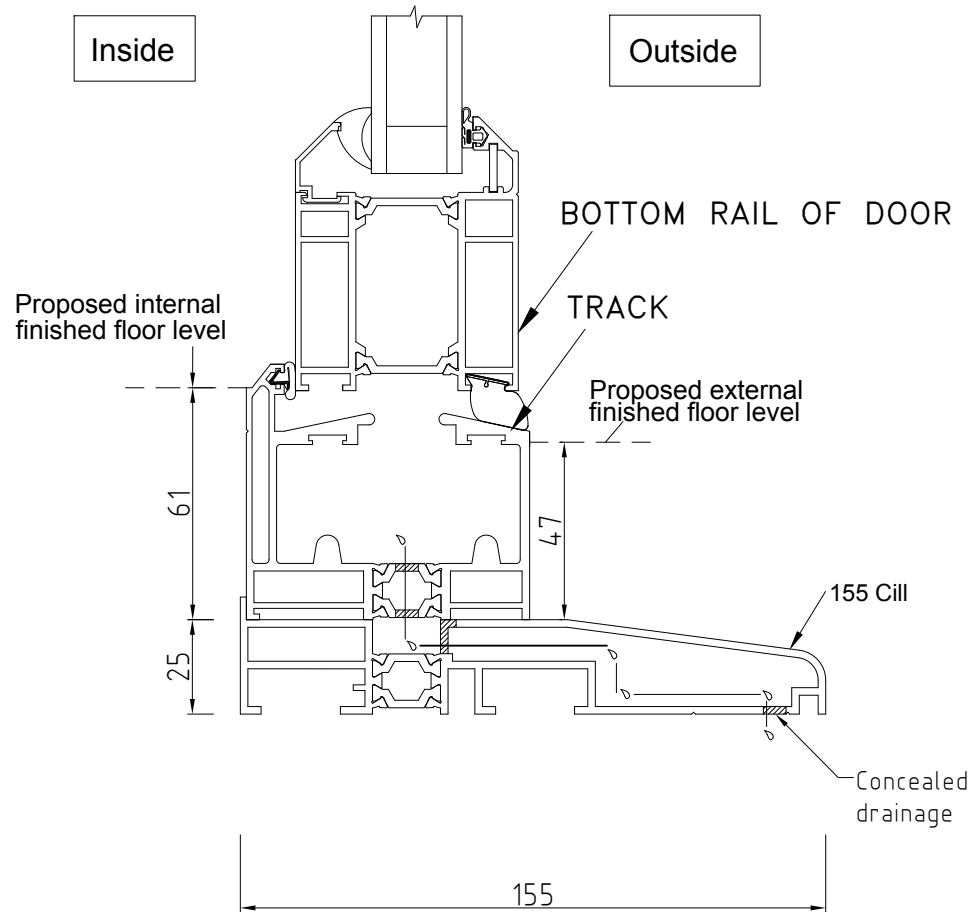

B - Rebated Threshold Detail with concealed drainage

Drawing No: PR-14

This information and drawing are the copyright of Origin Frames Limited. Copyright is reserved by them and is issued on the condition that it is not copied or disclosed by or to any unauthorised persons without prior consent of Origin Frames Limited.

All dimensions are in mm.

Do not scale.

info@origin-global.com

www.origin-global.com