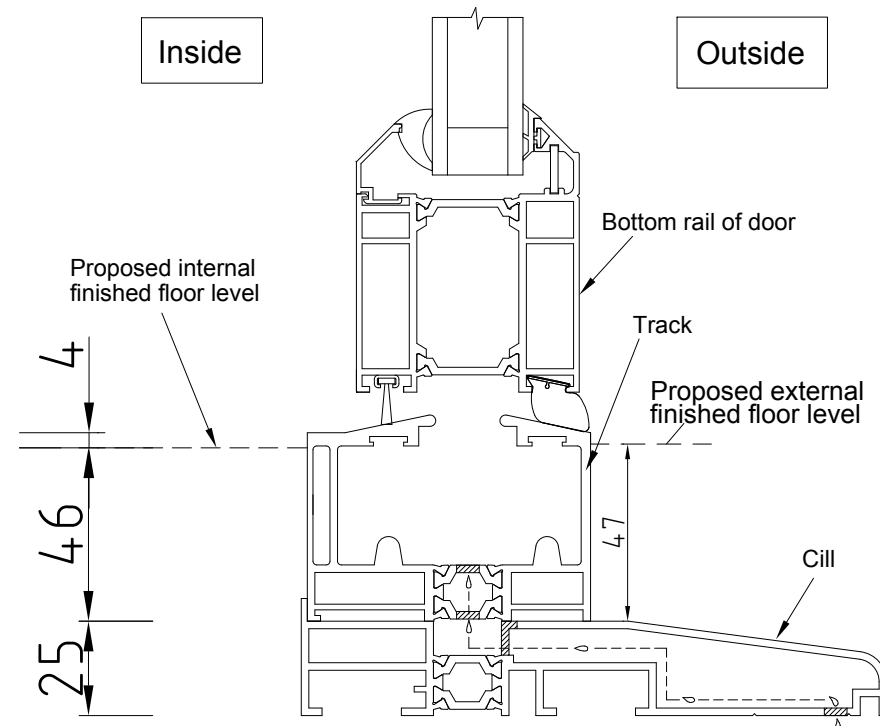

### B - Low Threshold Detail with concealed drainage

Drawing No: PR-16

This information and drawing are the copyright of Origin Frames Limited. Copyright is reserved by them and is issued on the condition that it is not copied or disclosed by or to any unauthorised persons without prior consent of Origin Frames Limited.

All dimensions are in mm.

Do not scale.

info@origin-global.com  
www.origin-global.com