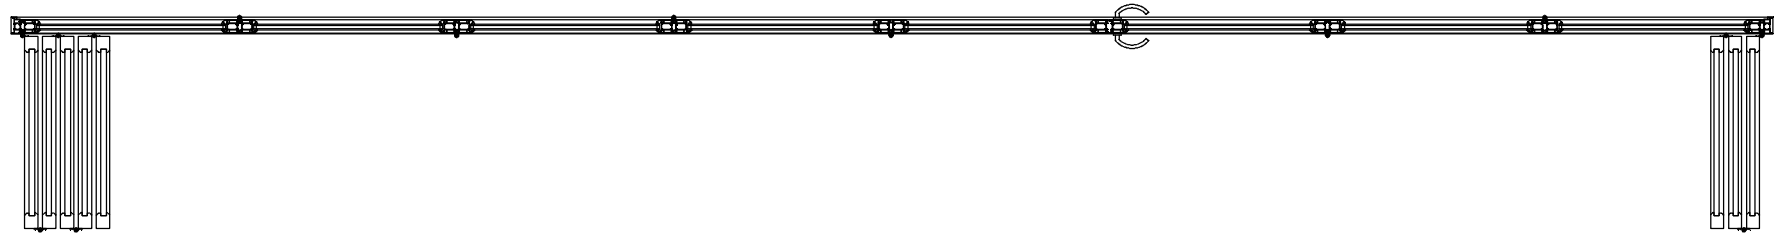

7963 mm

2125 mm

Suitable for apertures 3200mm to 9600mm wide and upto 2500mm tall

These doors can open left or right and open in or out

Can't find the configuration your looking for? Contact us on 0845 4506662 or email at info@origin-global.com