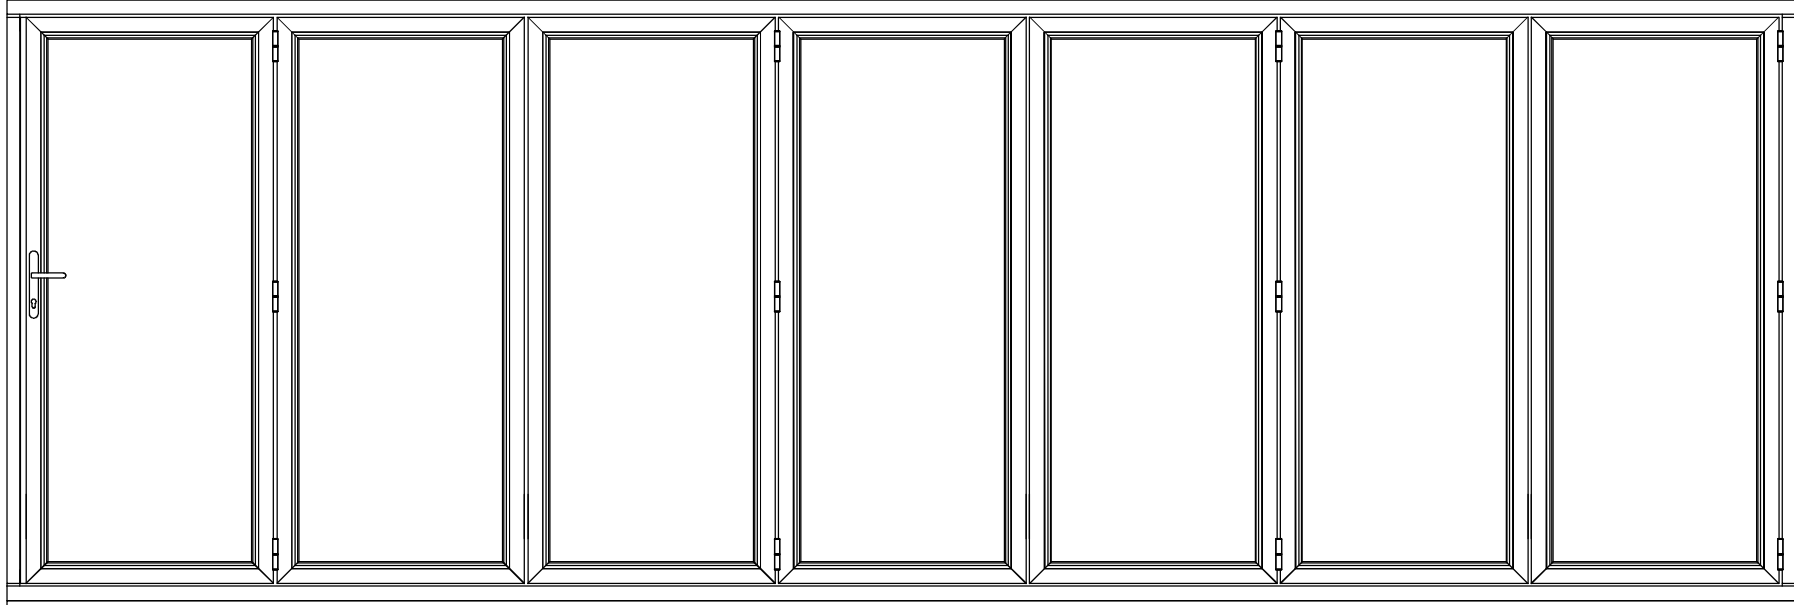

6256 mm

2125 mm

Suitable for apertures 2800mm to 8400mm wide and upto 2500mm tall  
These doors can open left or right and open in or out  
Can't find the configuration your looking for? Contact us on 0845 4506662 or email at [info@origin-global.com](mailto:info@origin-global.com)