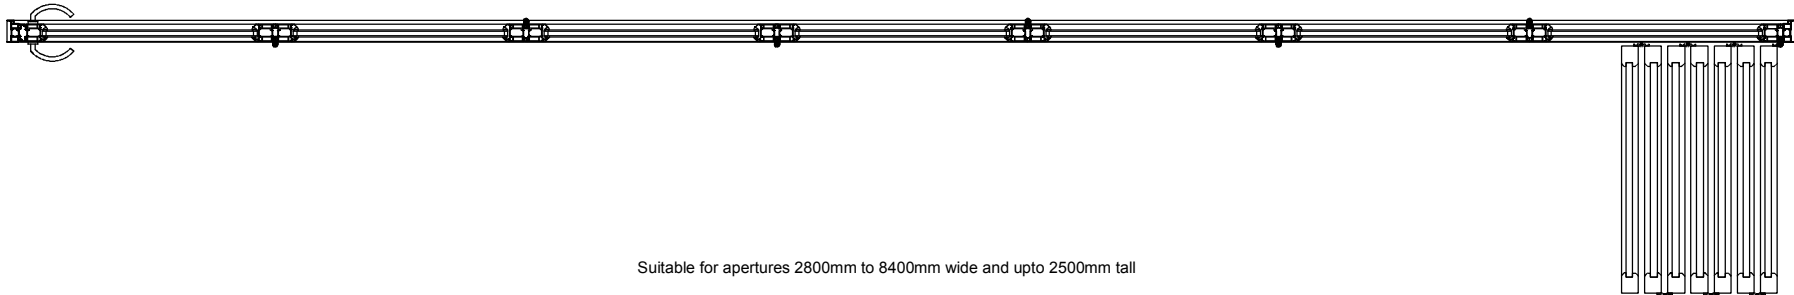

6256 mm

2125 mm

Suitable for apertures 2800mm to 8400mm wide and upto 2500mm tall  
These doors can open left or right and open in or out  
Can't find the configuration your looking for? Contact us on 0845 4506662 or email at [info@origin-global.com](mailto:info@origin-global.com)