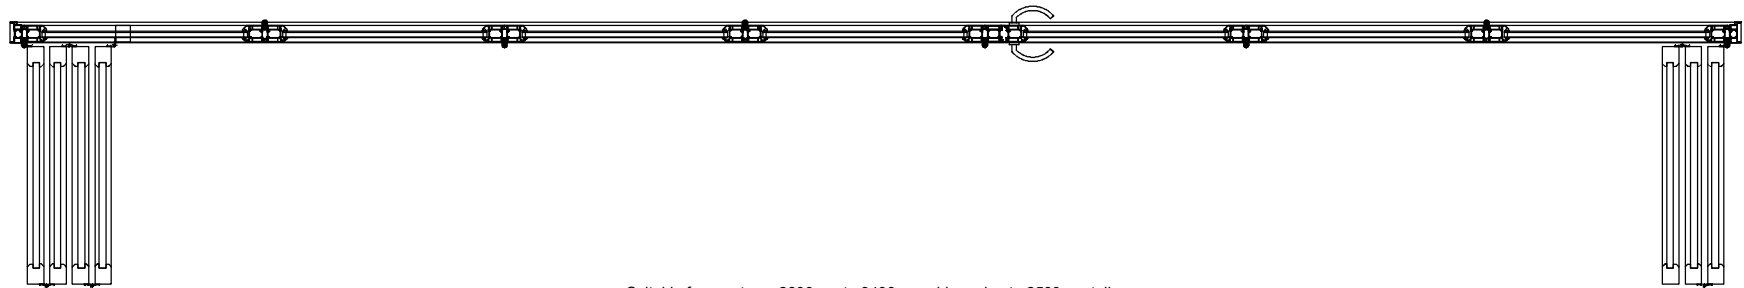

6230 mm

2125 mm

Suitable for apertures 2800mm to 8400mm wide and upto 2500mm tall

These doors can open left or right and open in or out

Can't find the configuration your looking for? Contact us on 0845 4506662 or email at [info@origin-global.com](mailto:info@origin-global.com)