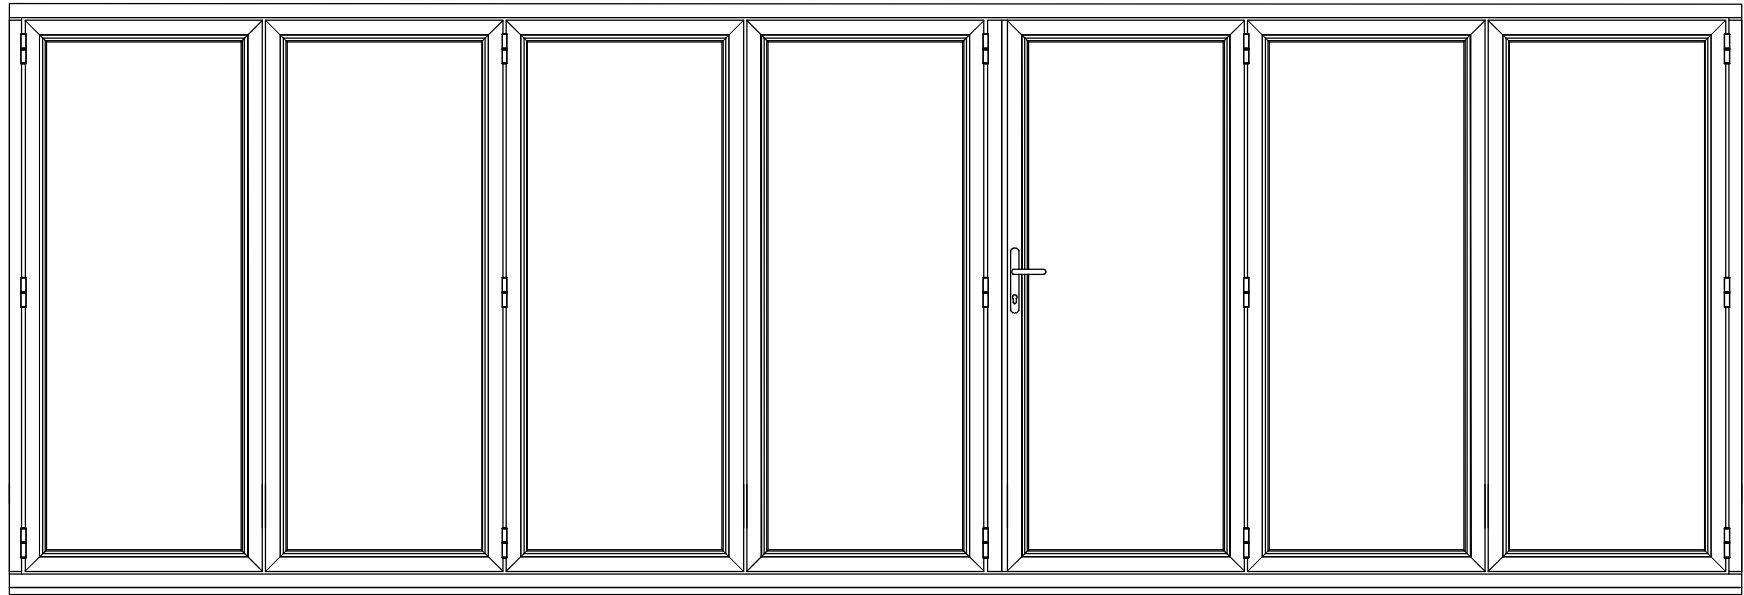

6230 mm

2125 mm

Suitable for apertures 2800mm to 8400mm wide and upto 2500mm tall

These doors can open left or right and open in or out

Can't find the configuration your looking for? Contact us on 0845 4506662 or email at [info@origin-global.com](mailto:info@origin-global.com)