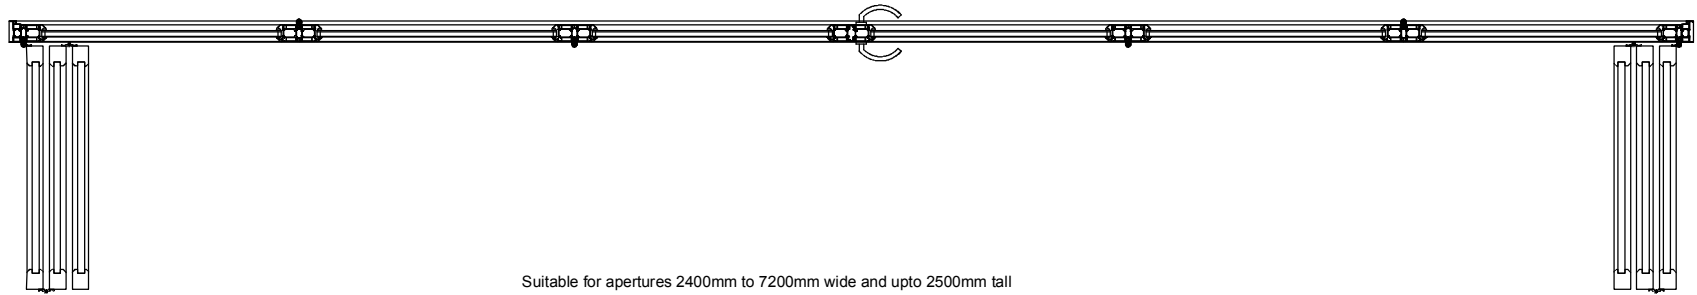

6000 mm

2125 mm

Suitable for apertures 2400mm to 7200mm wide and upto 2500mm tall

These doors can open left or right and open in or out

Can't find the configuration your looking for? Contact us on 0845 4506662 or email at info@origin-global.com