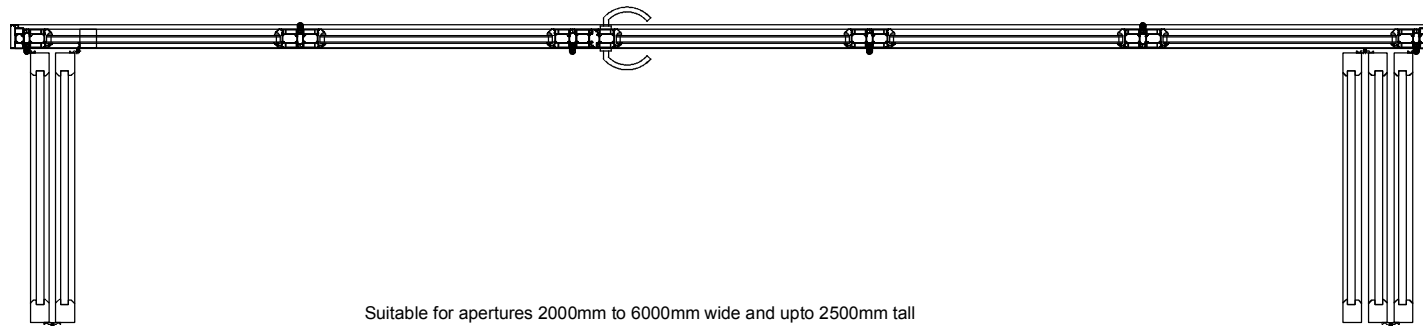

4500 mm

2125 mm

Suitable for apertures 2000mm to 6000mm wide and upto 2500mm tall

These doors can open left or right and open in or out

Can't find the configuration your looking for? Contact us on 0845 4506662 or email at [info@origin-global.com](mailto:info@origin-global.com)