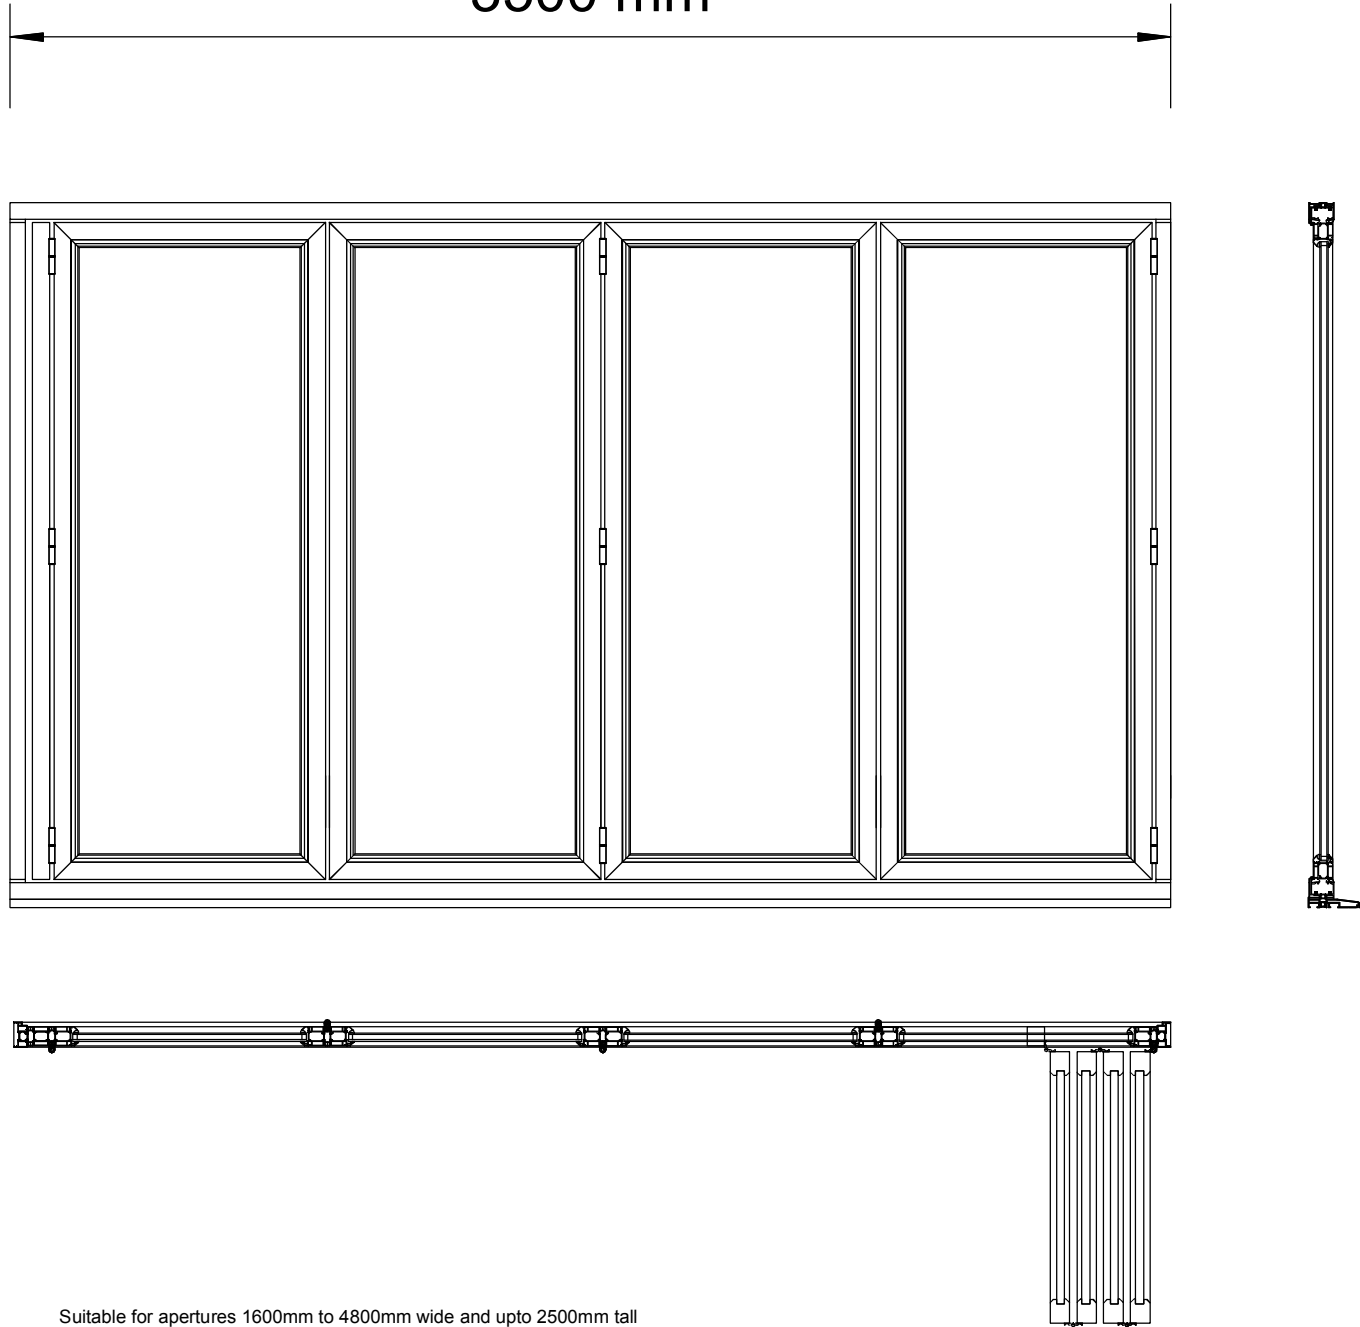

3500 mm

2125 mm

Suitable for apertures 1600mm to 4800mm wide and upto 2500mm tall

These doors can open left or right and open in or out

Can't find the configuration your looking for? Contact us on 0845 4506662 or email at info@origin-global.com