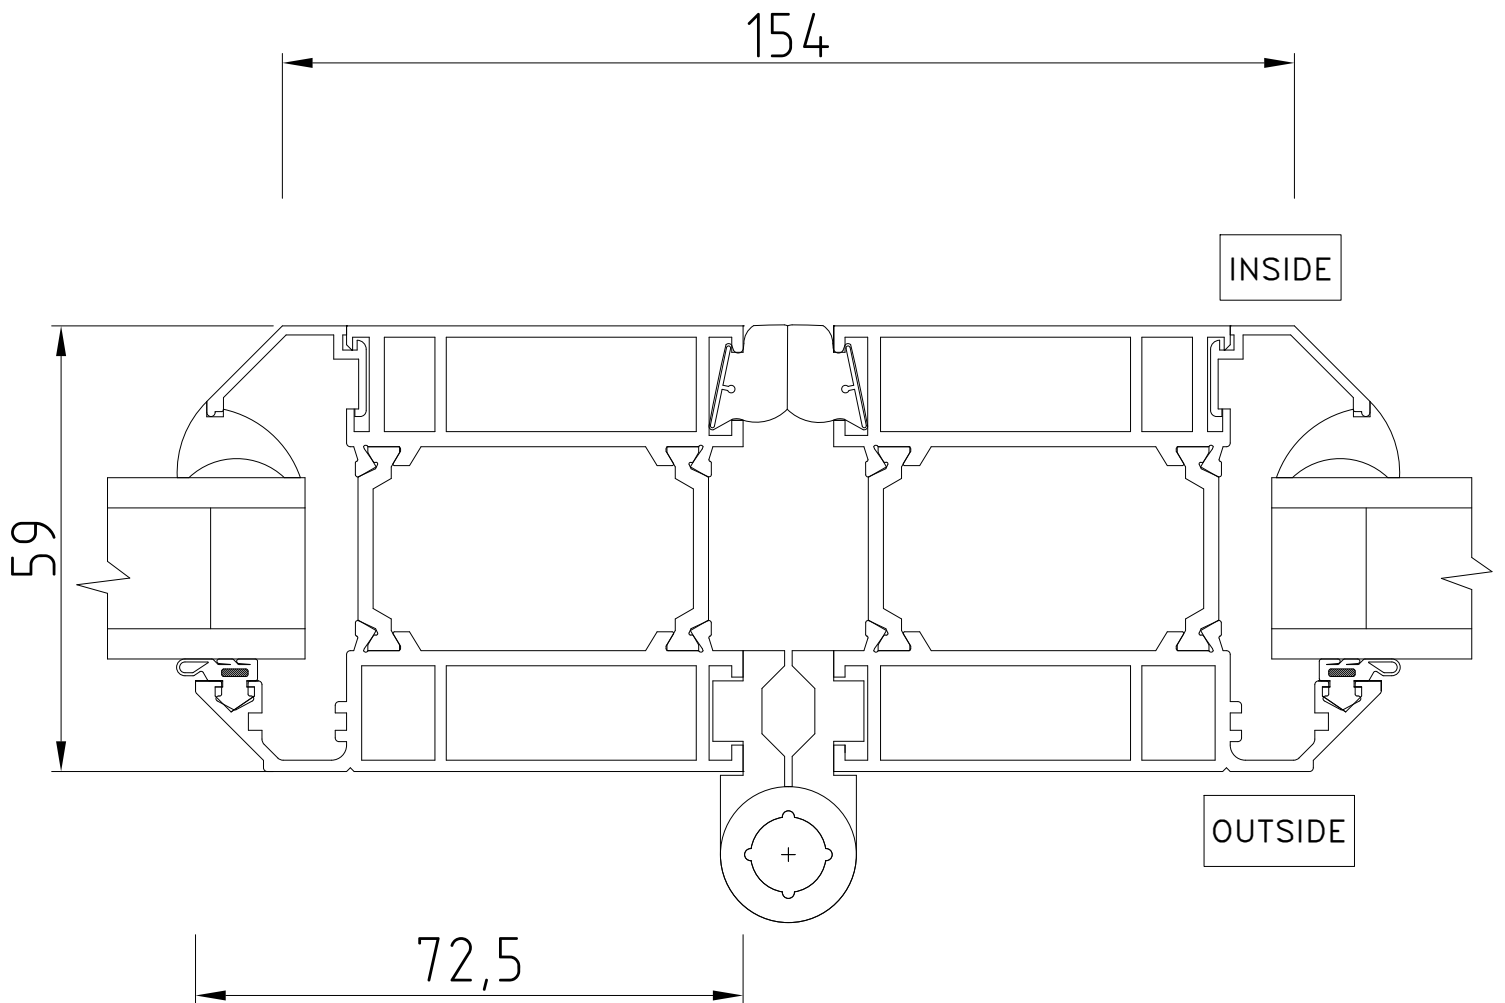

Detail

3

Inward Opening Stiles

Doors | Inward Stiles

Drawing No: OTFD-03

This information and drawing are the copyright of Origin Frames Limited. Copyright is reserved by them and is issued on the condition that it is not copied or disclosed by or to any unauthorised persons without prior consent of Origin Frames Limited. All dimensions are in mm. Do not scale.