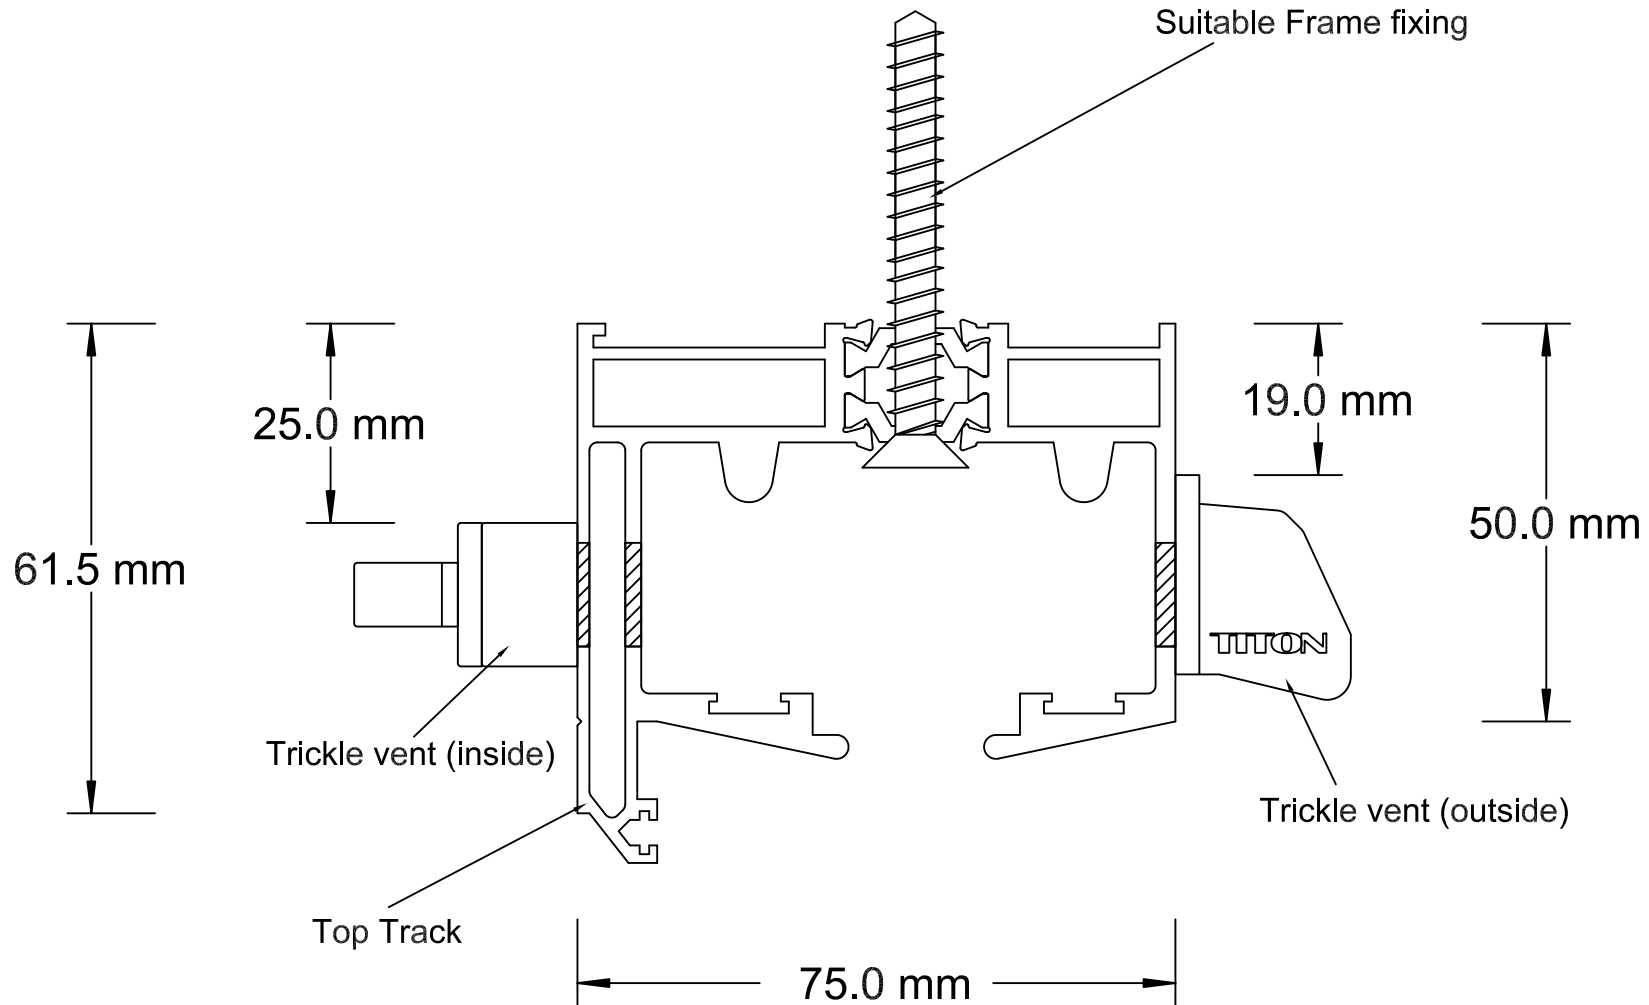

TRICKLE VENT DETAIL - open out doors

Schematic Drawing
Dimensions are for guidance only

ORIGIN FRAMES LTD.
 Unit 3 Sunters End
 Hillbottom Road
 Sands Industrial Estate
 High Wycombe
 Buckinghamshire
 HP12 4HS

www.origin-global.com

0845 450 6662

SCALE	DATE
1:1 @ A4	March 2012
CHECKED	MATERIAL
DRAWN	FINISH
JM	

DRAWING TITLE
Origin Easifold 3000 doors Trickle Vent Detail

PART No	
REV	DRAWING No
A	PR-011